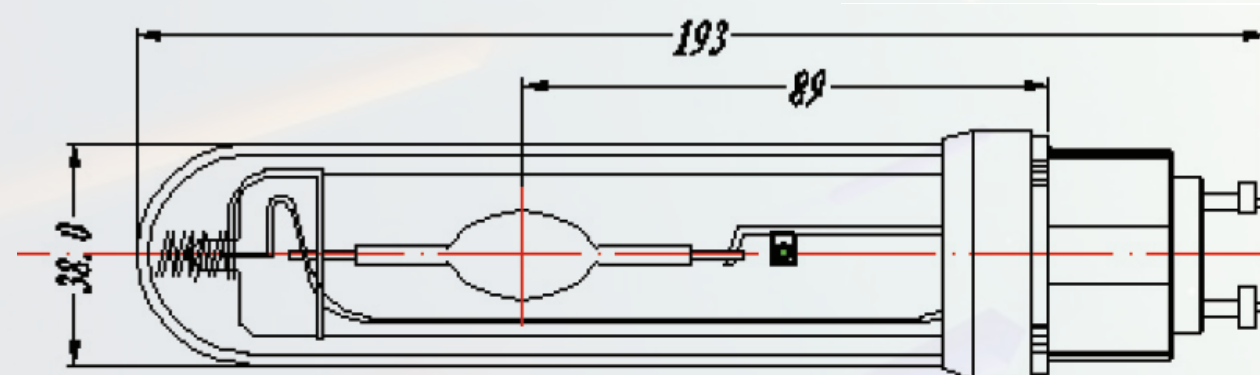

Grower's Choice 3K 315W CMH/LEC Lamp

The Grower's Choice 315w CMH/LEC Lamps are suitable for use in all standard 315w CMH/LEC fixtures. Grower's Choice 315w CMH/LEC Lamps use a proprietary phosphor coating on the outside of the arc tube to provide you with the richest spectrum on the market.

Features:

- For use in any standard 315w CMH/LEC fixture
- Produces more PAR per watt than HPS
- Richest spectrum flowering lamp on the market with a CRI of 90
- Optimal for flowering but can be used for Veg as well
- Promotes higher rate of metabolic activity and resin production through the use of UV and Far-red spectra